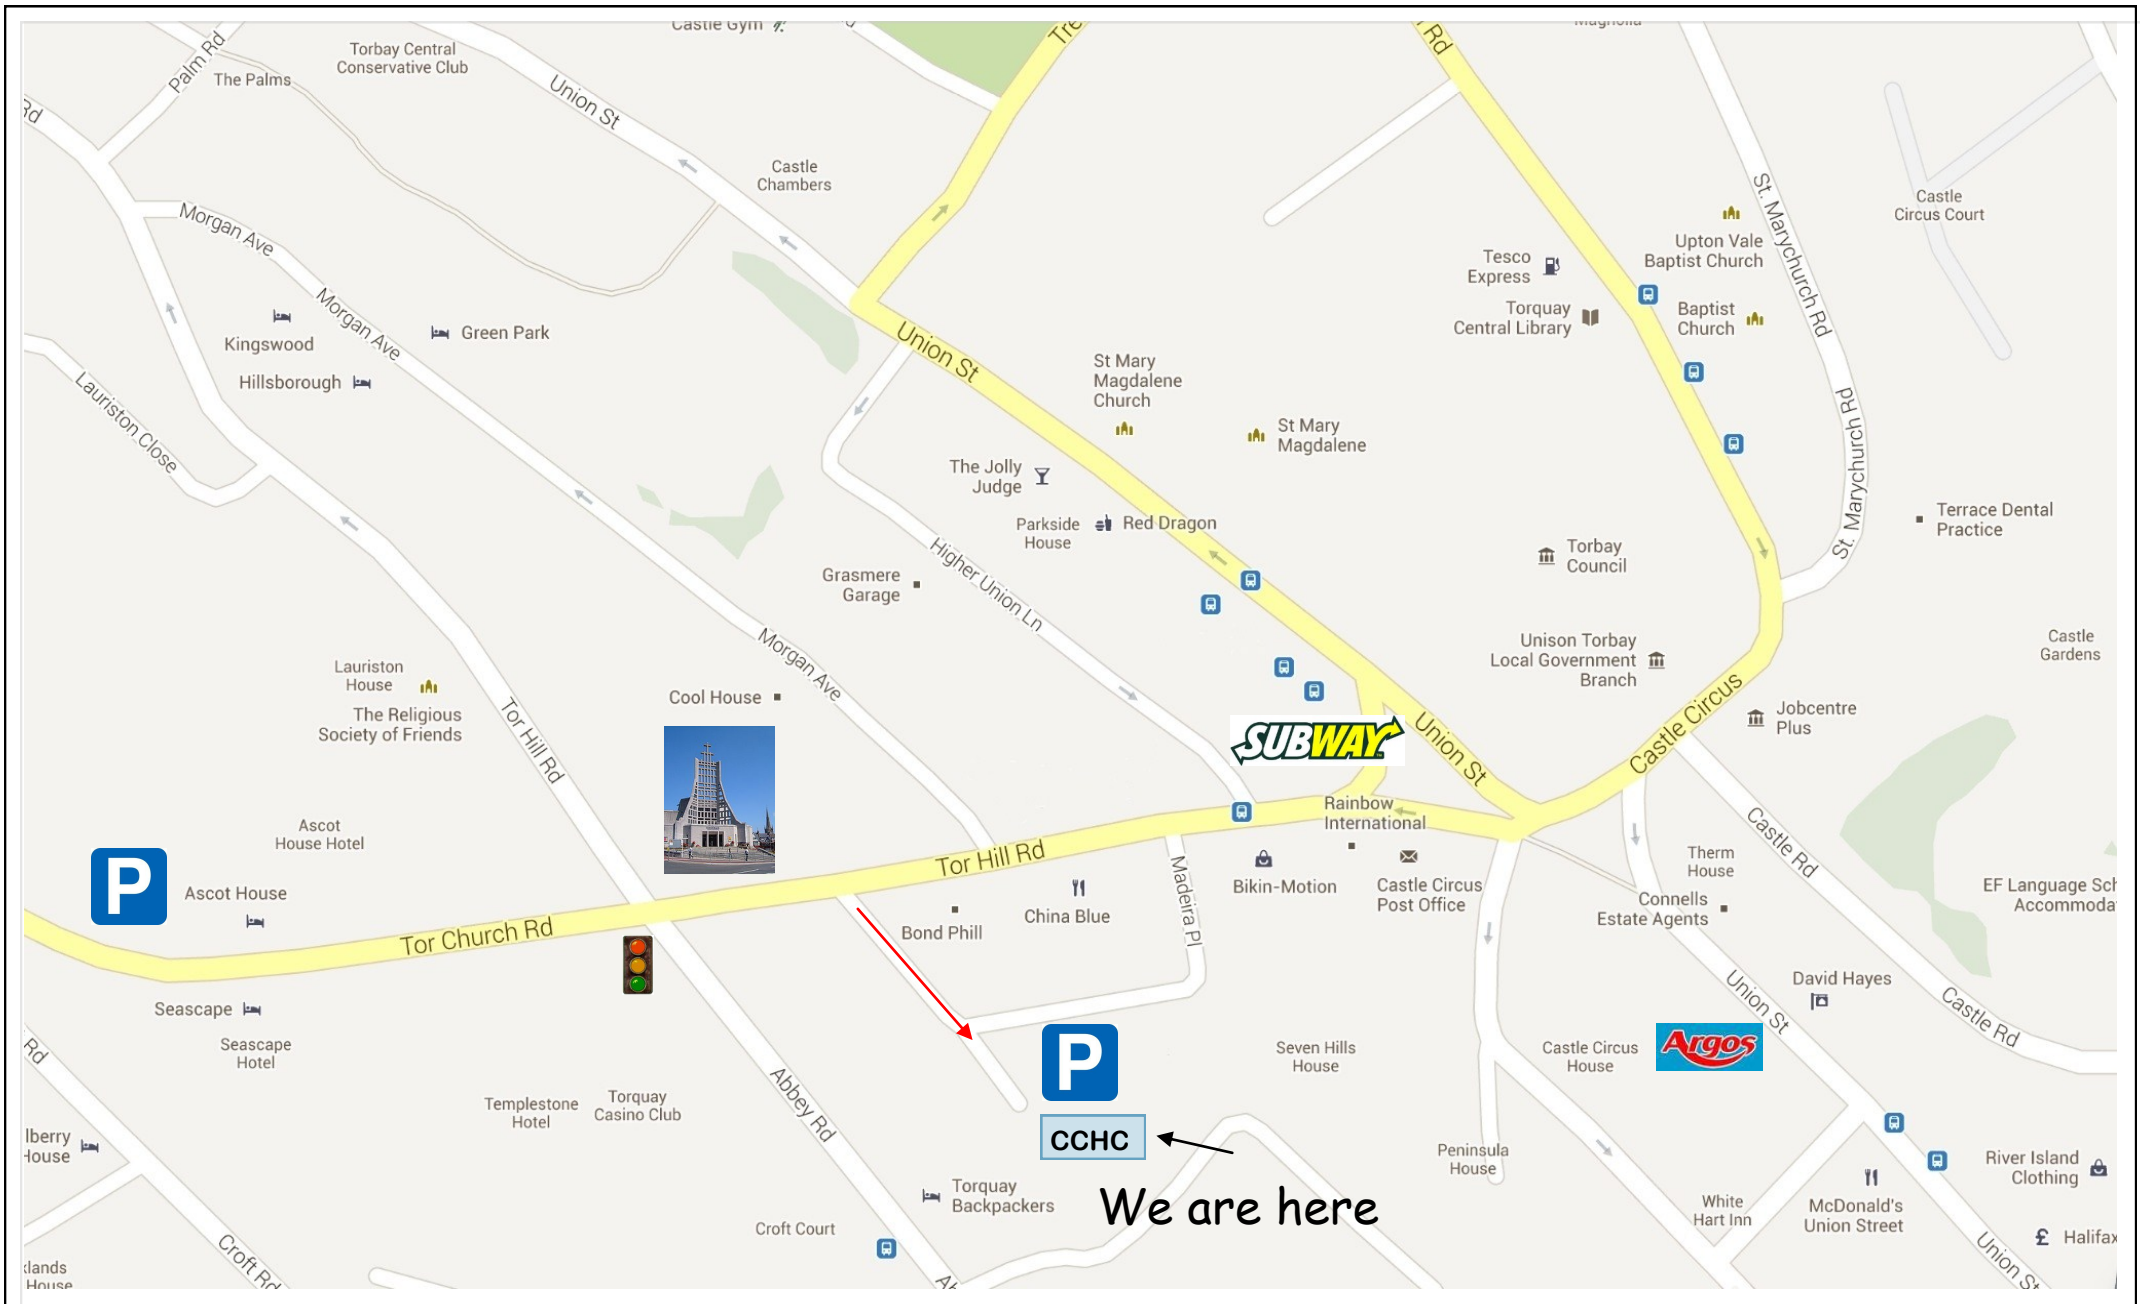

Torbay Sexual Medicine Service

CASTLE CIRCUS HEALTH CENTRE

Castle Circus Health Centre
Abbey Road
Torquay
TQ2 5YH

Entrances are off Abbey Road and Union St.

Buses

Buses number 12, 12A, 32, 34, 111 and X46 travelling southbound towards Torquay seafront all stop nearby on Union St.

Castle Circus Health Centre (Limited Spaces)

Morgan Avenue (1 hr on-road parking),

Tor Church Rd (200mtrs away)

Abbey Rd Multi-storey Car Park